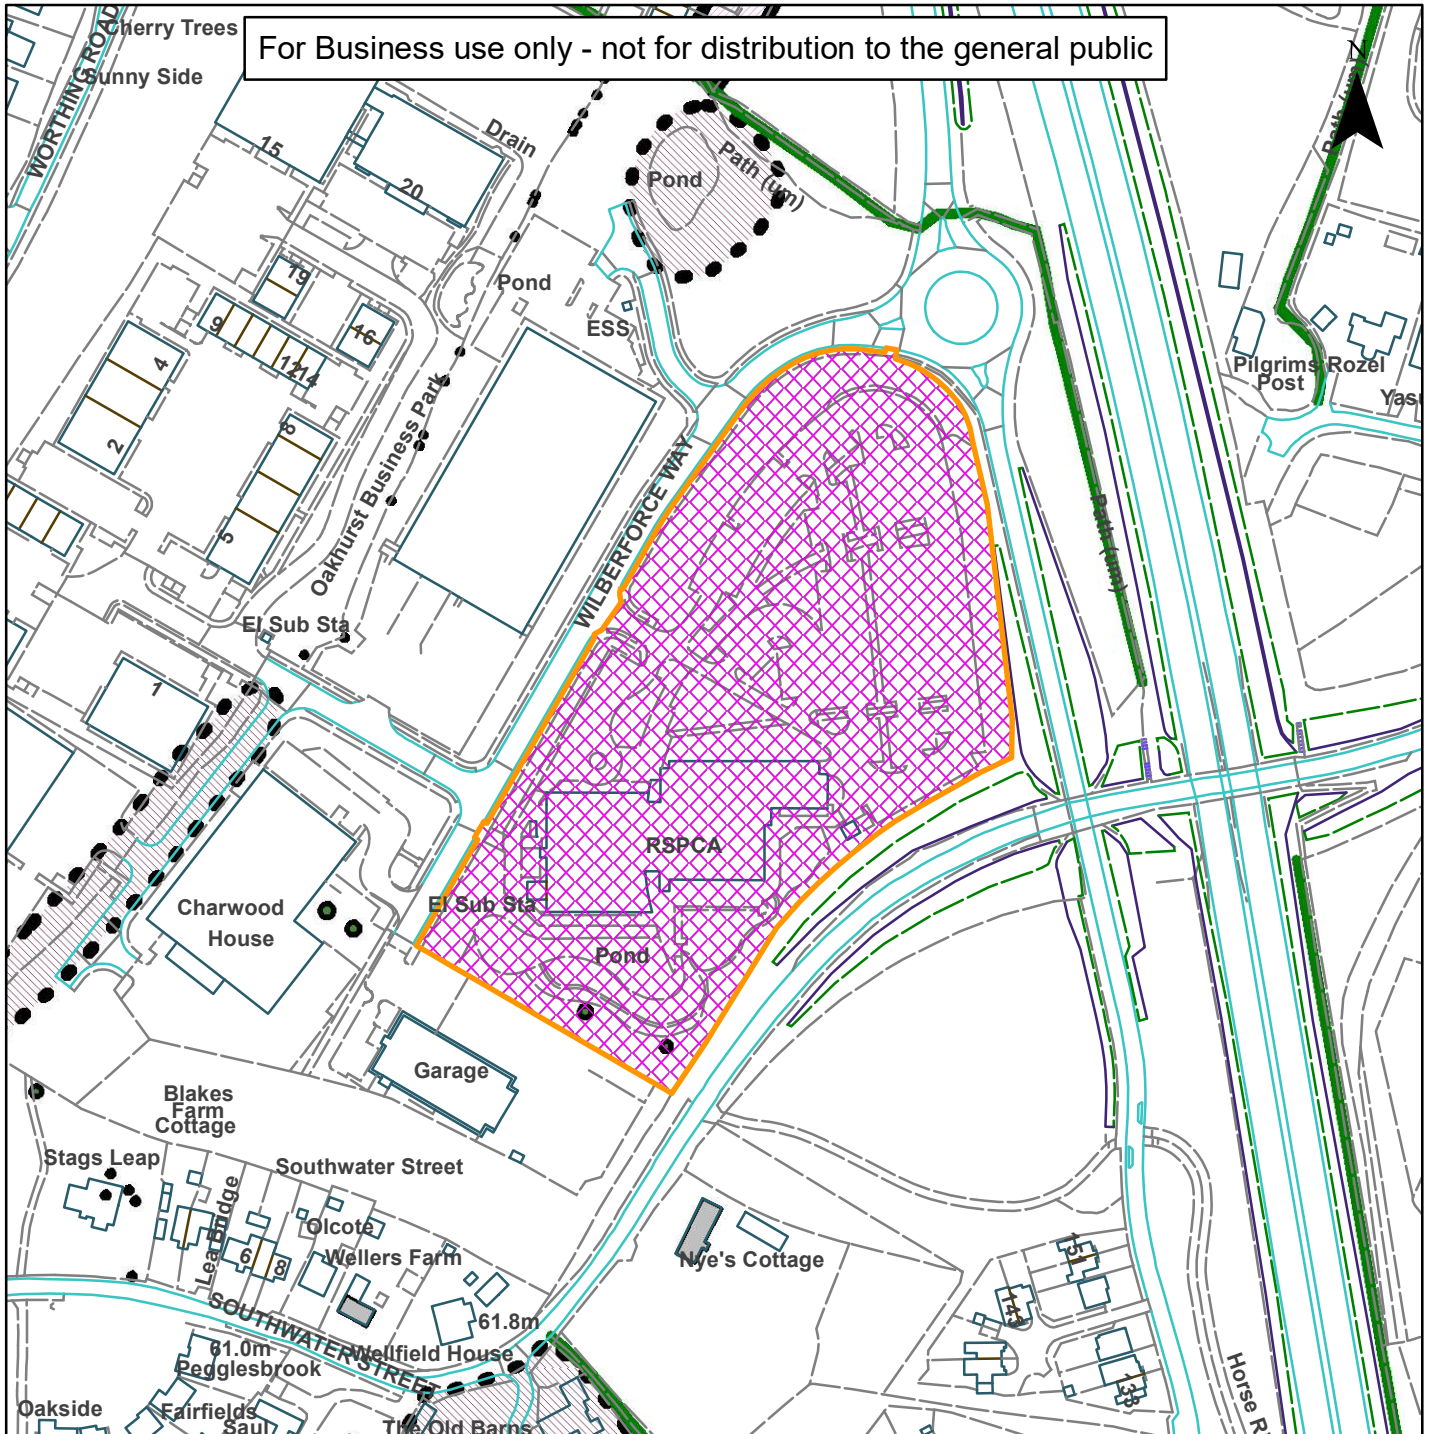

06) DC/22/2077

Horsham
District
Council

RSPCA Headquarters, Oakhurst Business Park, Wilberforce Way,
Southwater, Horsham, West Sussex, RH13 9RS

For Business use only - not for distribution to the general public

Scale: 1:2,500

Reproduced by permission of Ordnance Survey map on behalf
of HMSO. © Crown copyright and database rights (2019).
Ordnance Survey Licence.100023865

Organisation	Horsham District Council
Department	
Comments	
Date	20/07/2023
MSA Number	100023865